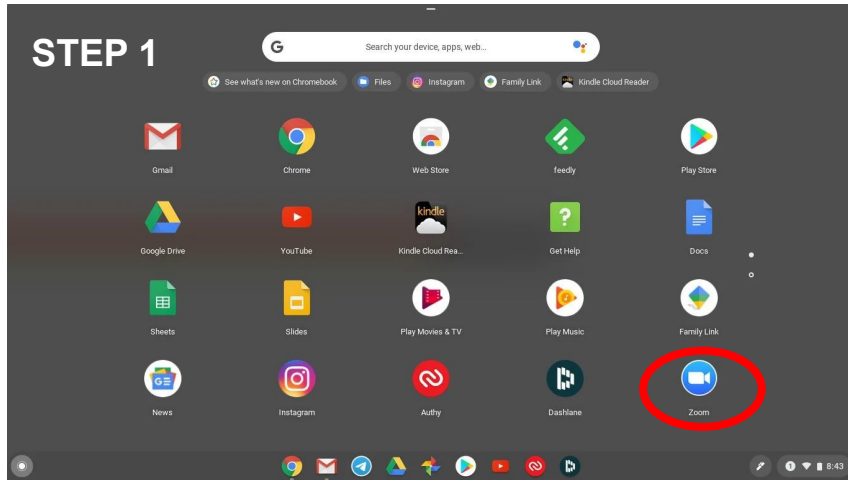

# How to Log into the Zoom App on your Chromebook