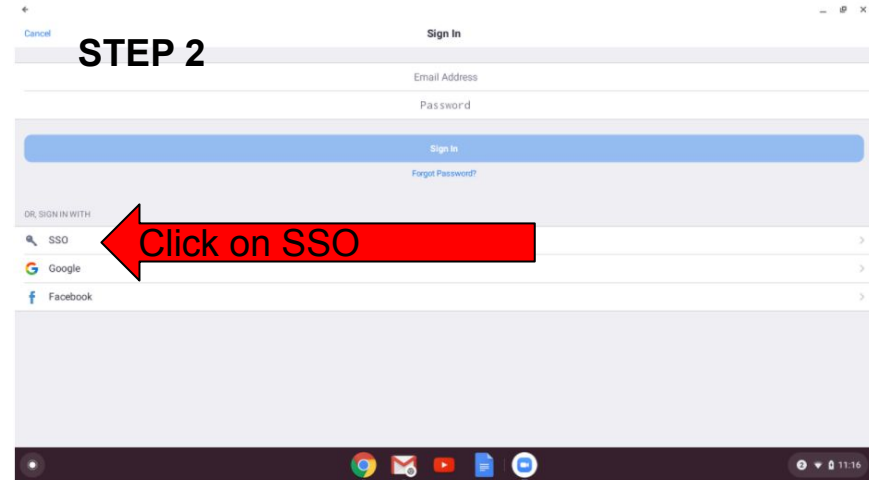

# How to Log into the Zoom App on your Chromebook

## STEP 4

Input your LAUSD email and password (that is your **Single Sign On - SSO**) and launch Zoom!