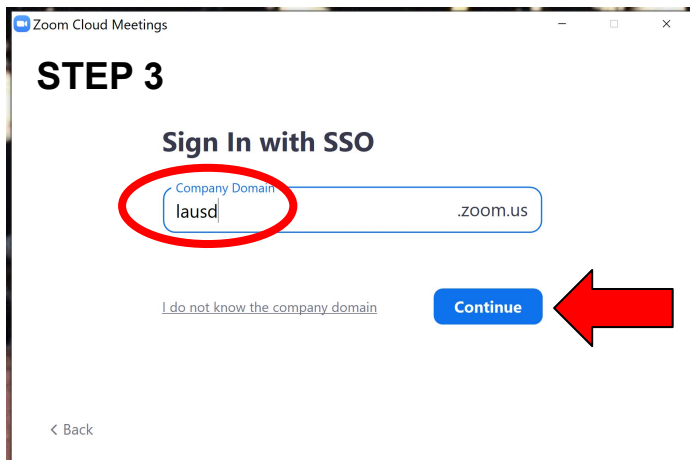

# How to Log into the Zoom App on your Chromebook

## STEP 4

Input your LAUSD email and password (that is your **Single Sign On - SSO**) and launch Zoom!